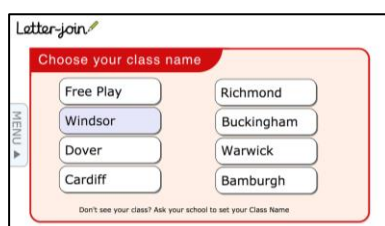

Choose a Classroom

Once logged-in, choose your child's classroom and you can use Letter-join's resources and fun activities to reinforce the handwriting we teach at school. You can trace over the letters and words and play the games on your tablet.

We are limited to the number of users who can log in to this account, so please do not share these log-in details.